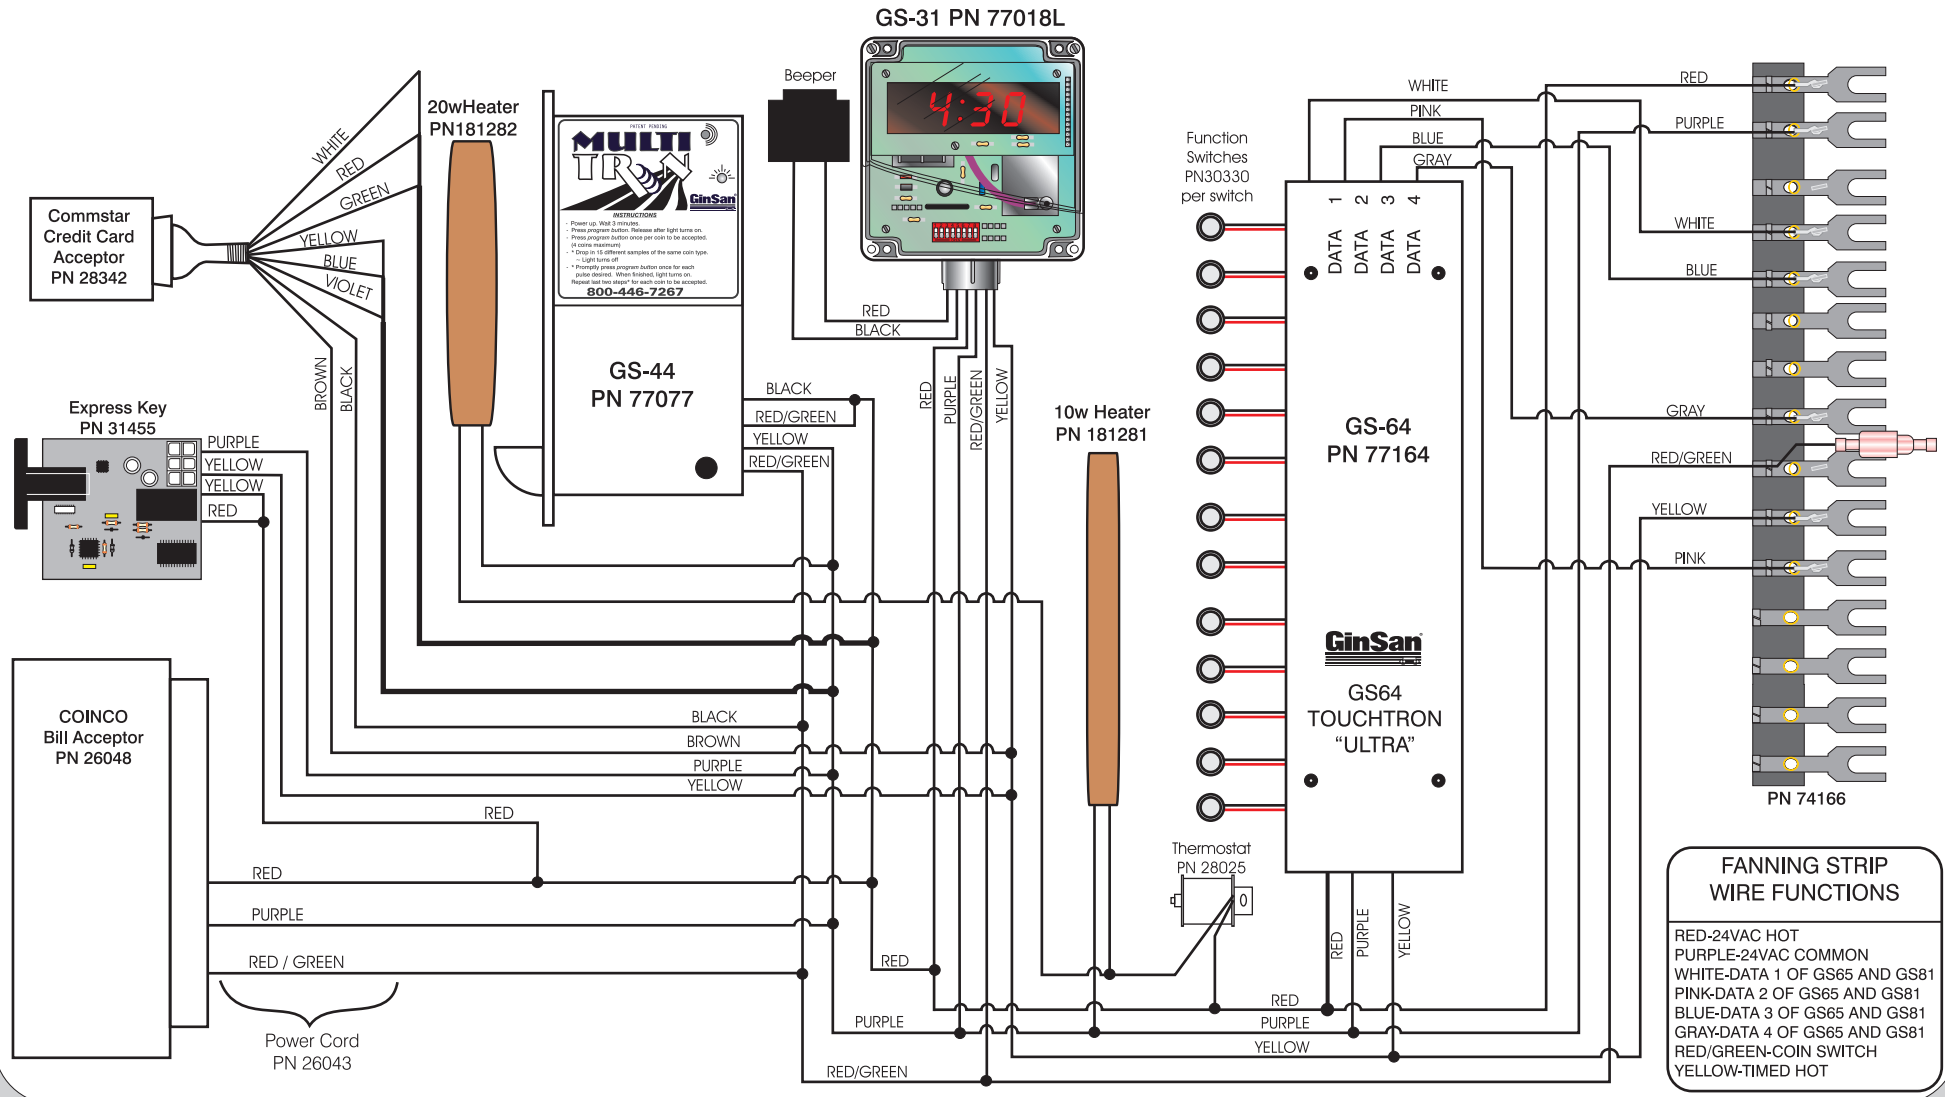

ULTRA METER BOX WIRING with bill acceptor, credit card acceptor, Express Key, coin mechanism (for all manufactured before December 2003)

(See TG-417 for manufactured after December 2003)