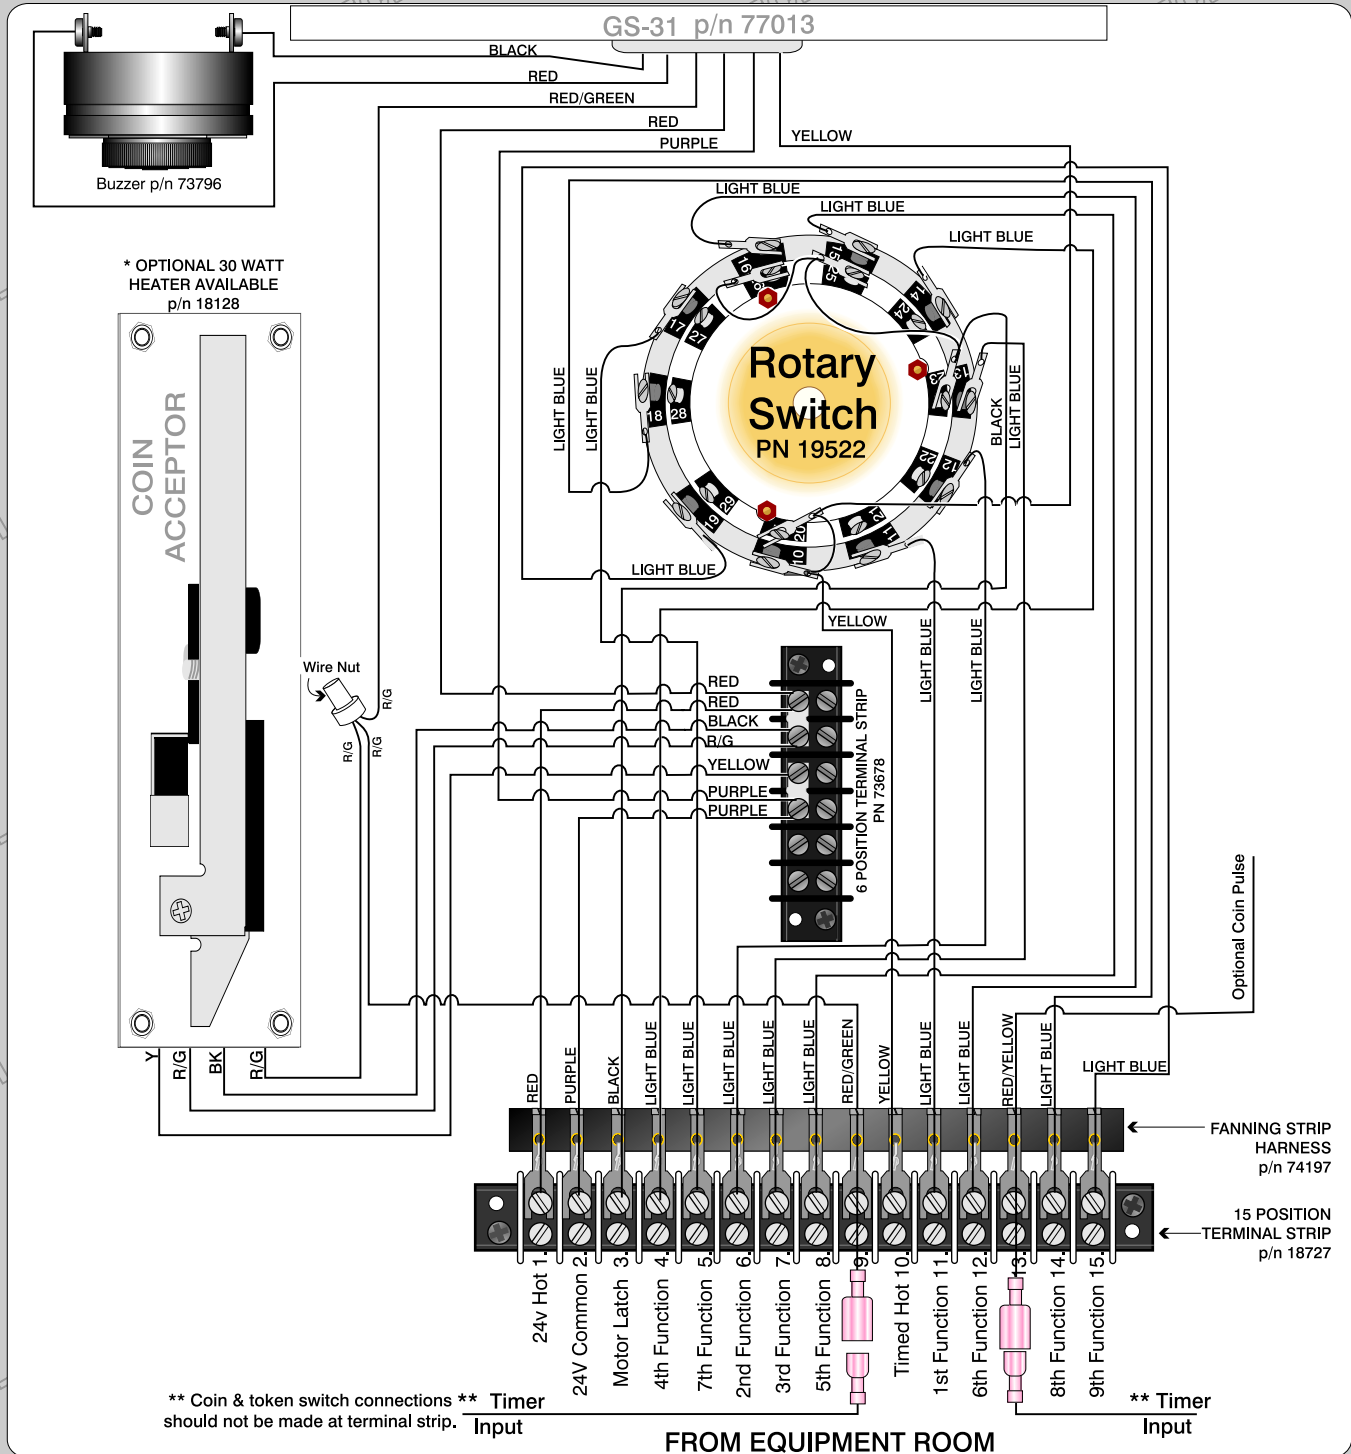

ULTIMATE METERBOX DOOR WIRING WITH 10 POSITION ROTARY SWITCH

(For all units manufactured after Nov. 1 2002)

view from back of door